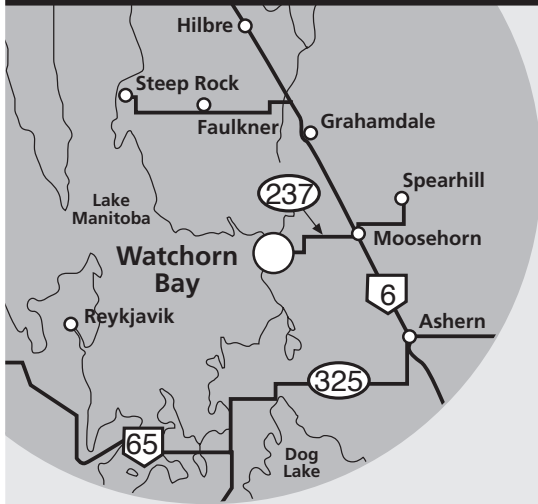

Watchorn Bay Campground

Watchorn
Provincial Park

LEGEND

DISABILITY ACCESSIBLE	CONCESSION	PICNIC AREA	TRAILER SANITARY STATION
BEACH / SWIMMING UNSUPERVISED	FIREWOOD FOR PURCHASE	PICNIC SHELTER	WASHROOMS (MODERN)
BOAT-LAUNCH	GROUP USE AREA	PLAYGROUND	WASHROOMS (NON-MODERN)
CAMPGROUND OFFICE	PARKING	SHOWERS (COIN-OPERATED)	WATER SUPPLY
			E ELECTRICAL SERVICE