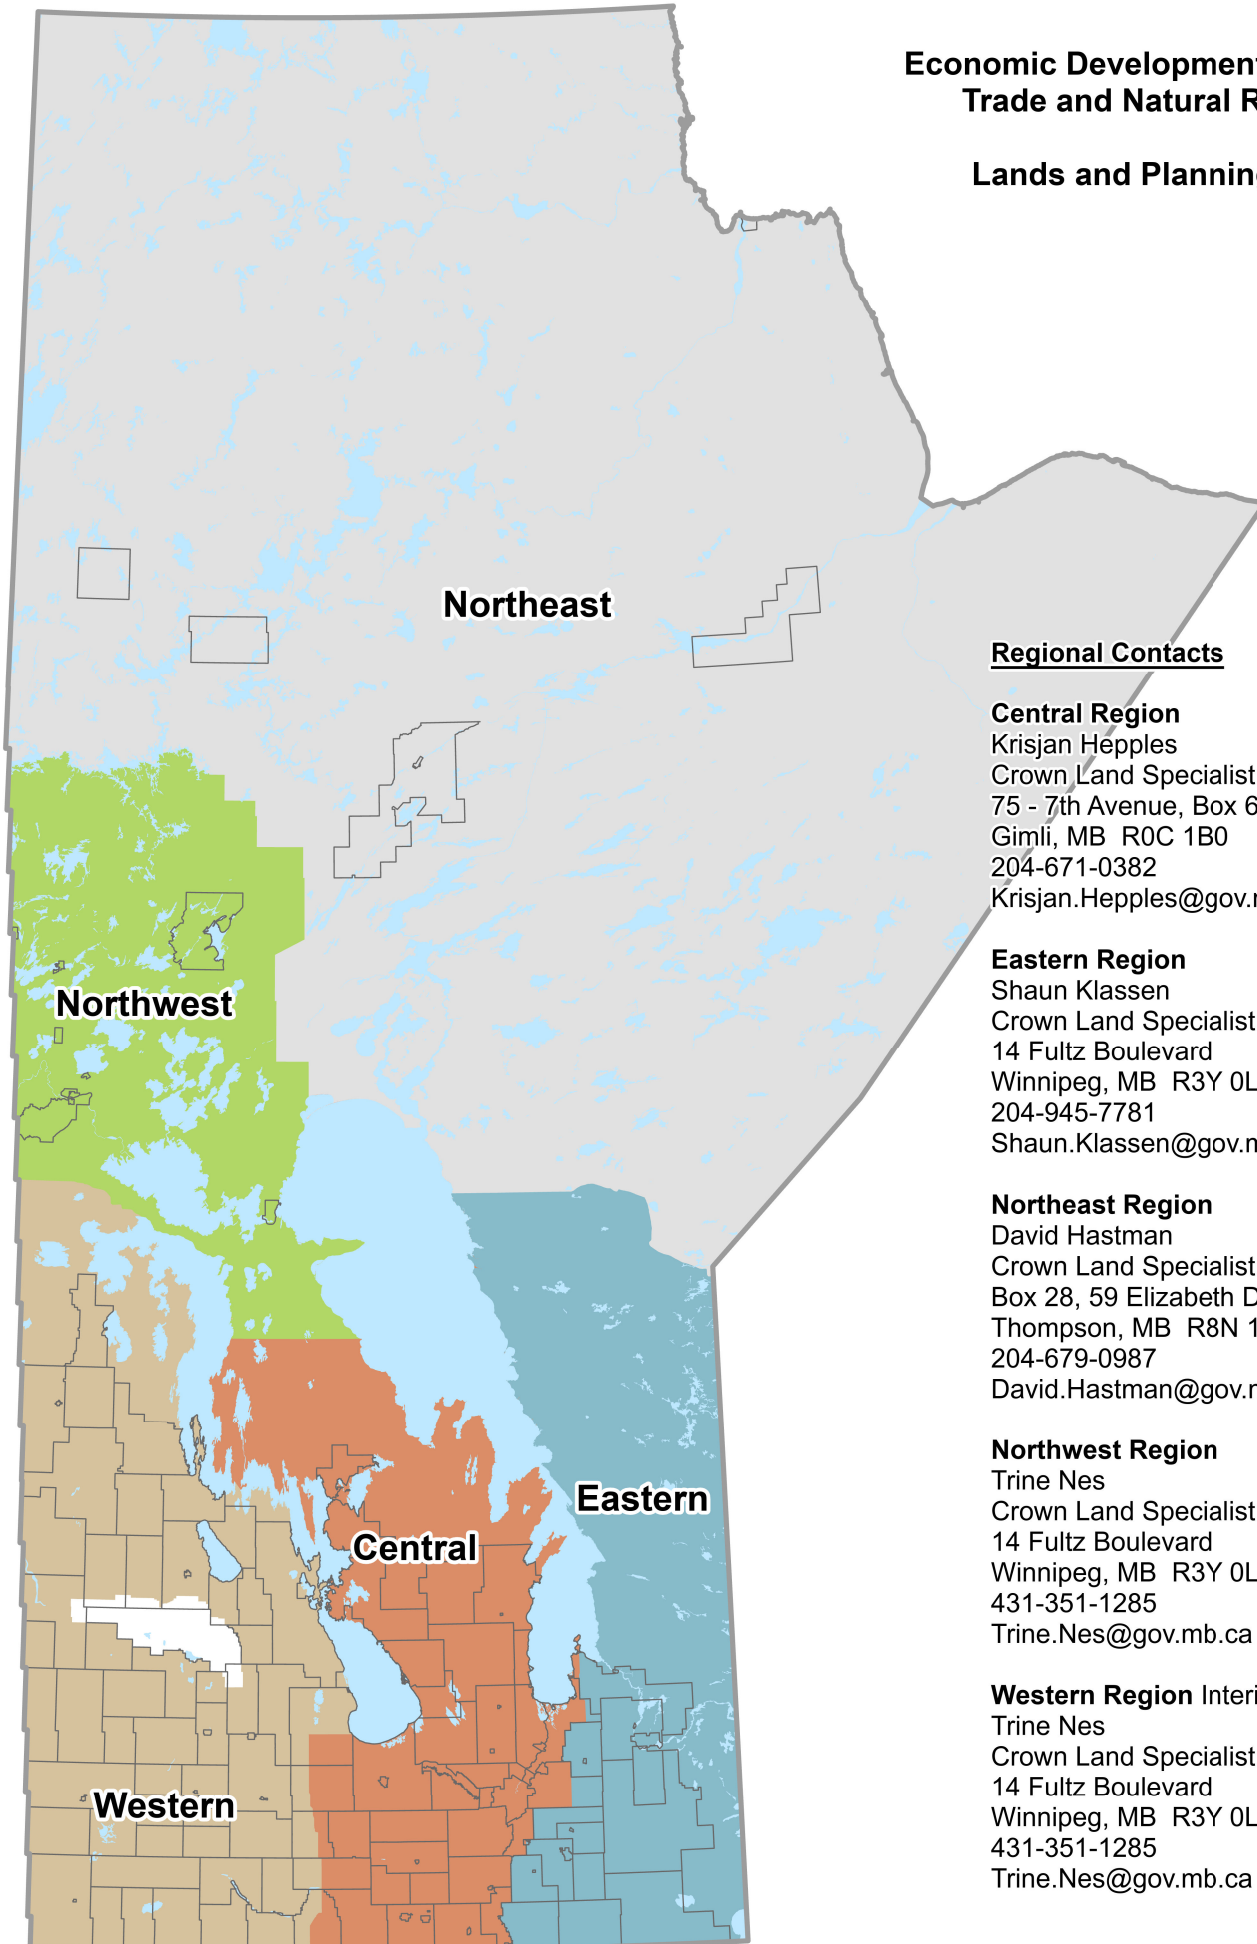

**Economic Development, Investment,
Trade and Natural Resources**

Lands and Planning Branch

Northeast

Regional Contacts

Central Region

Krisjan Hepples
Crown Land Specialist
75 - 7th Avenue, Box 6000
Gimli, MB R0C 1B0
204-671-0382
Krisjan.Hepples@gov.mb.ca

Northwest

Eastern

Central

Western