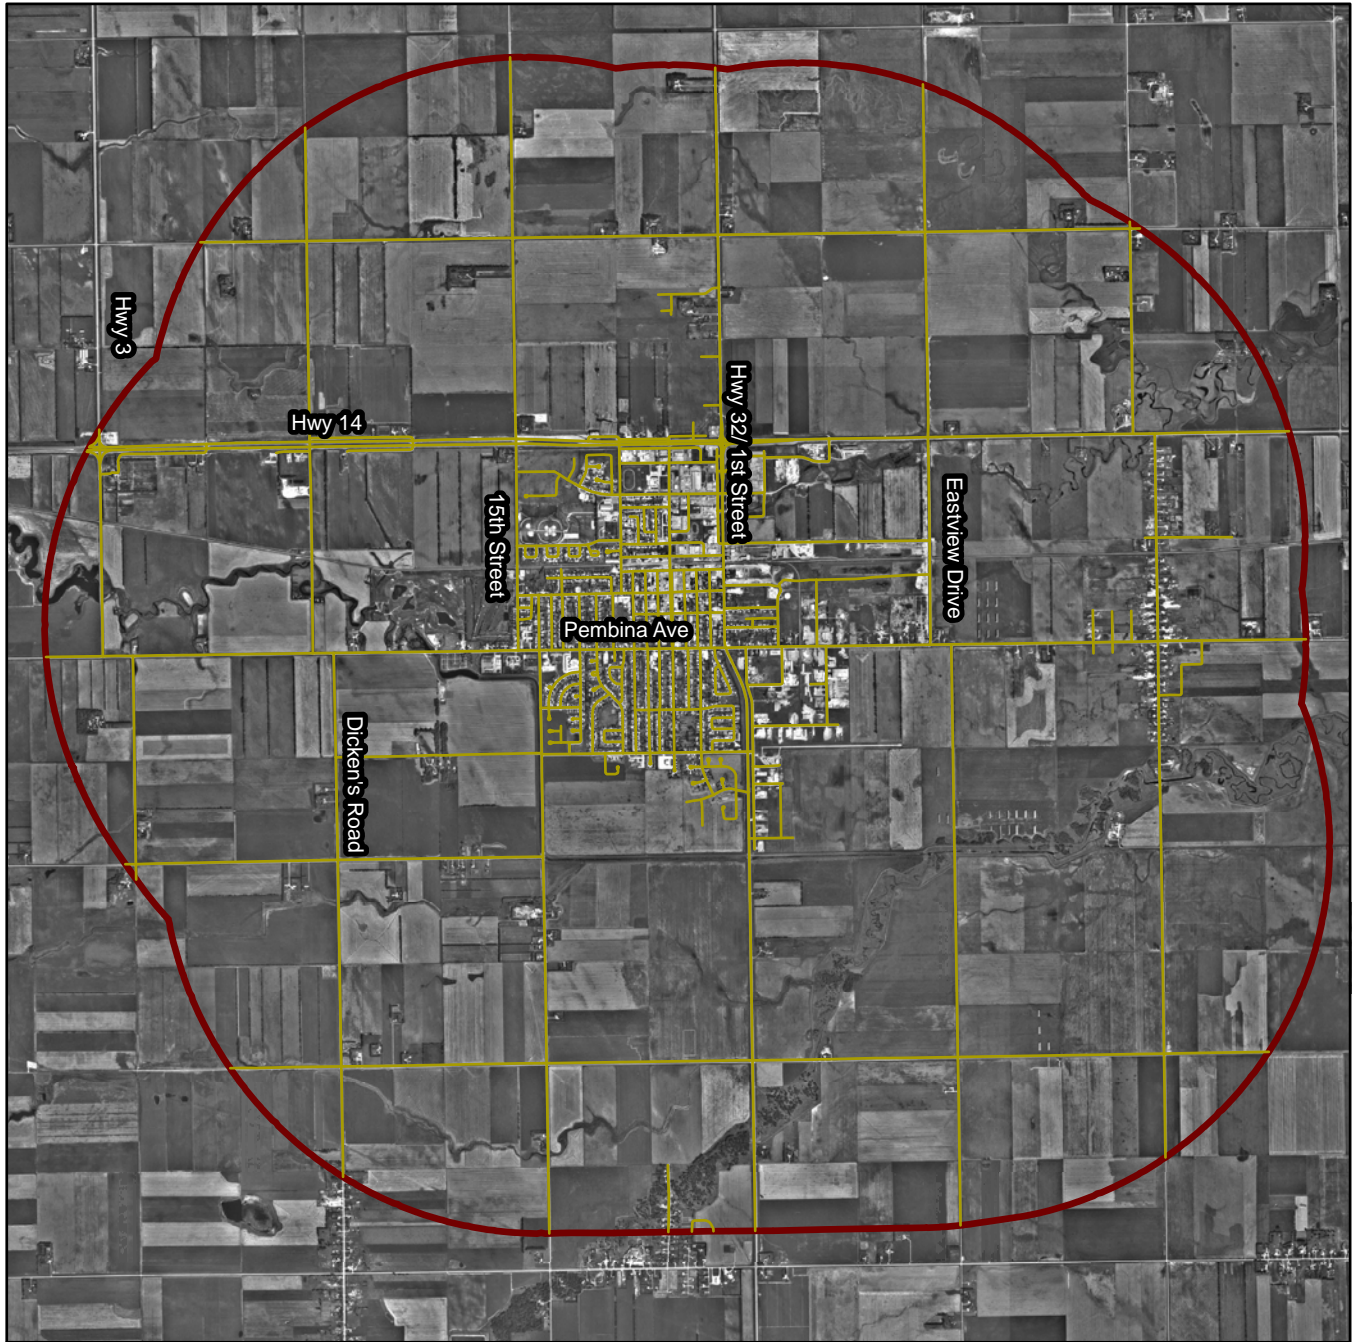

City of Winkler and 3 Kilometre Extended Treatment Area Showing Road Network

-  3 Kilometre Extended Treatment Area
-  Road Network