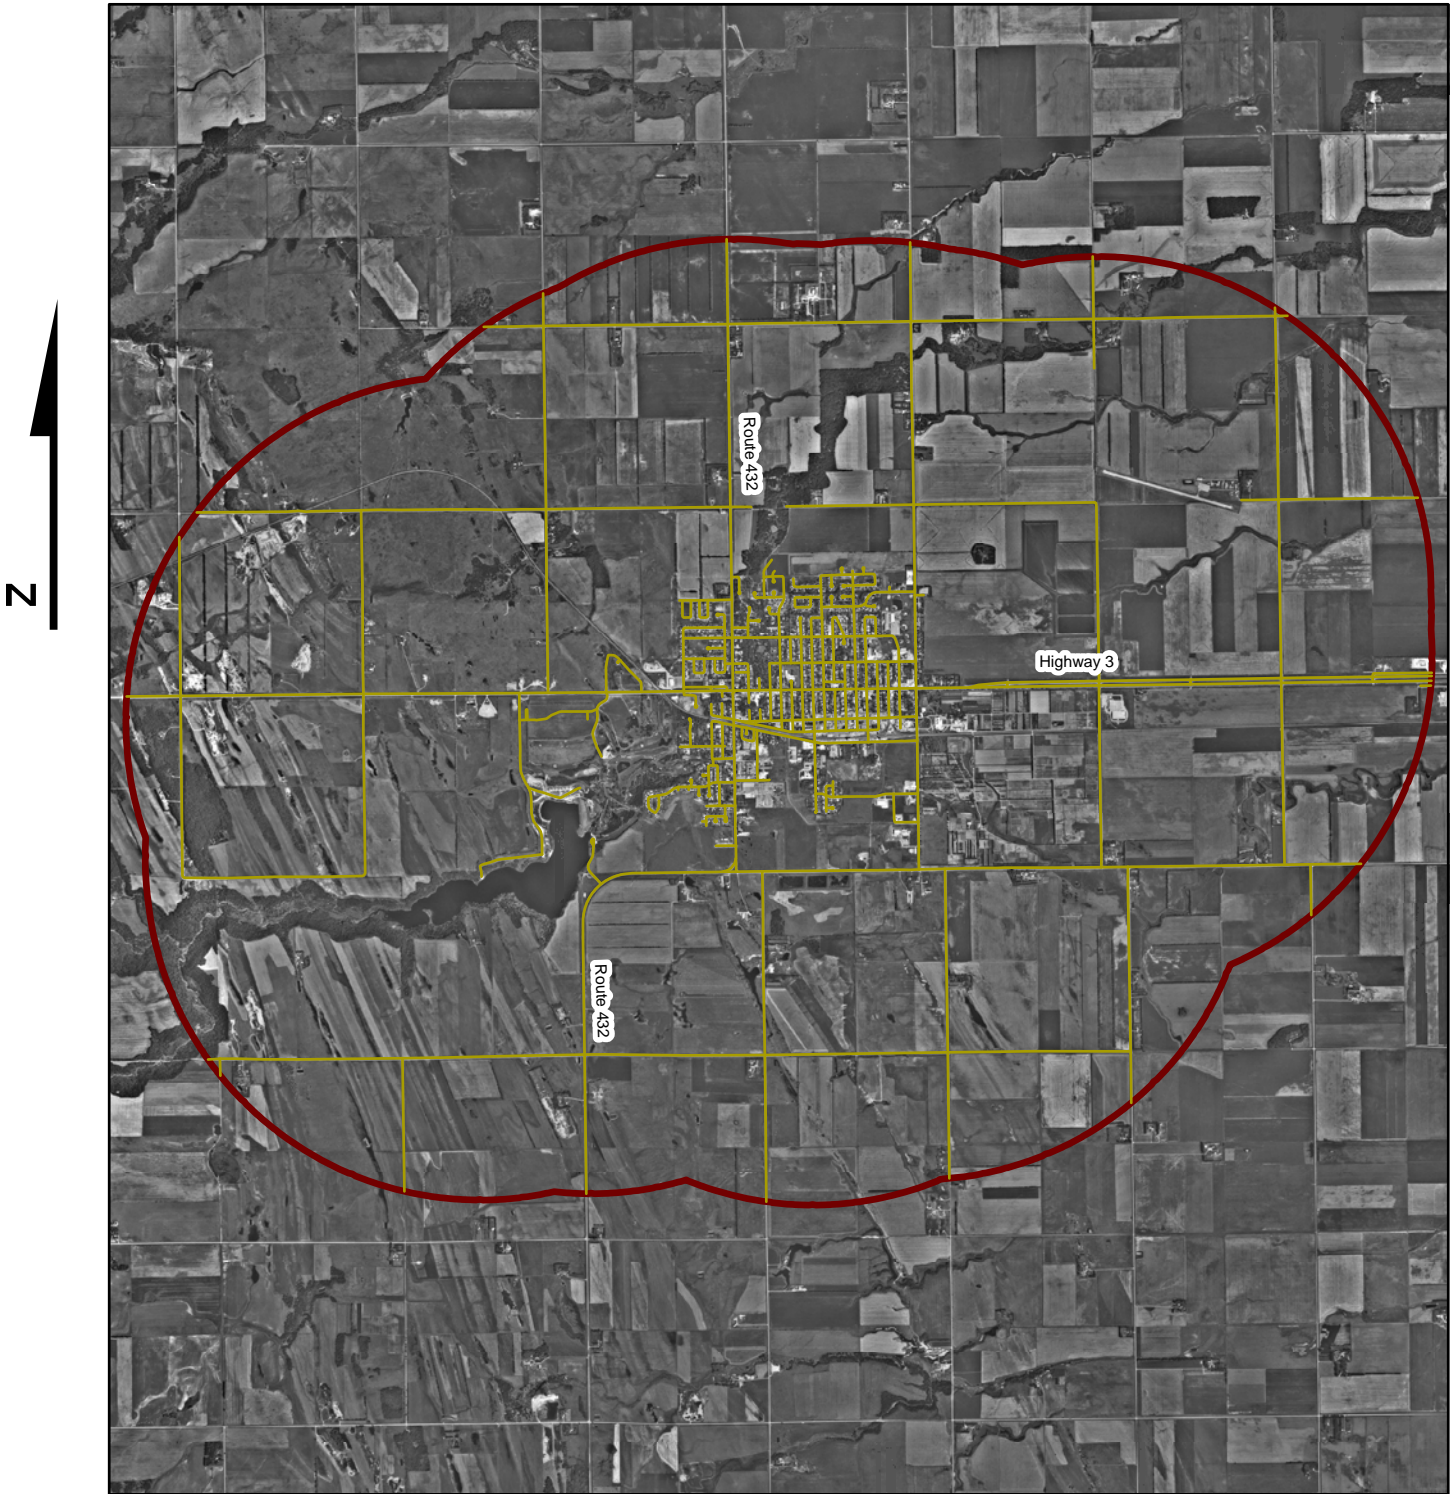

Town of Morden and 3 Kilometre Extended Treatment Area in the RM of Stanley Showing Road Network

 3 Kilometre Extended Treatment Area

 Road Network

0 1 2 4 Kilometres