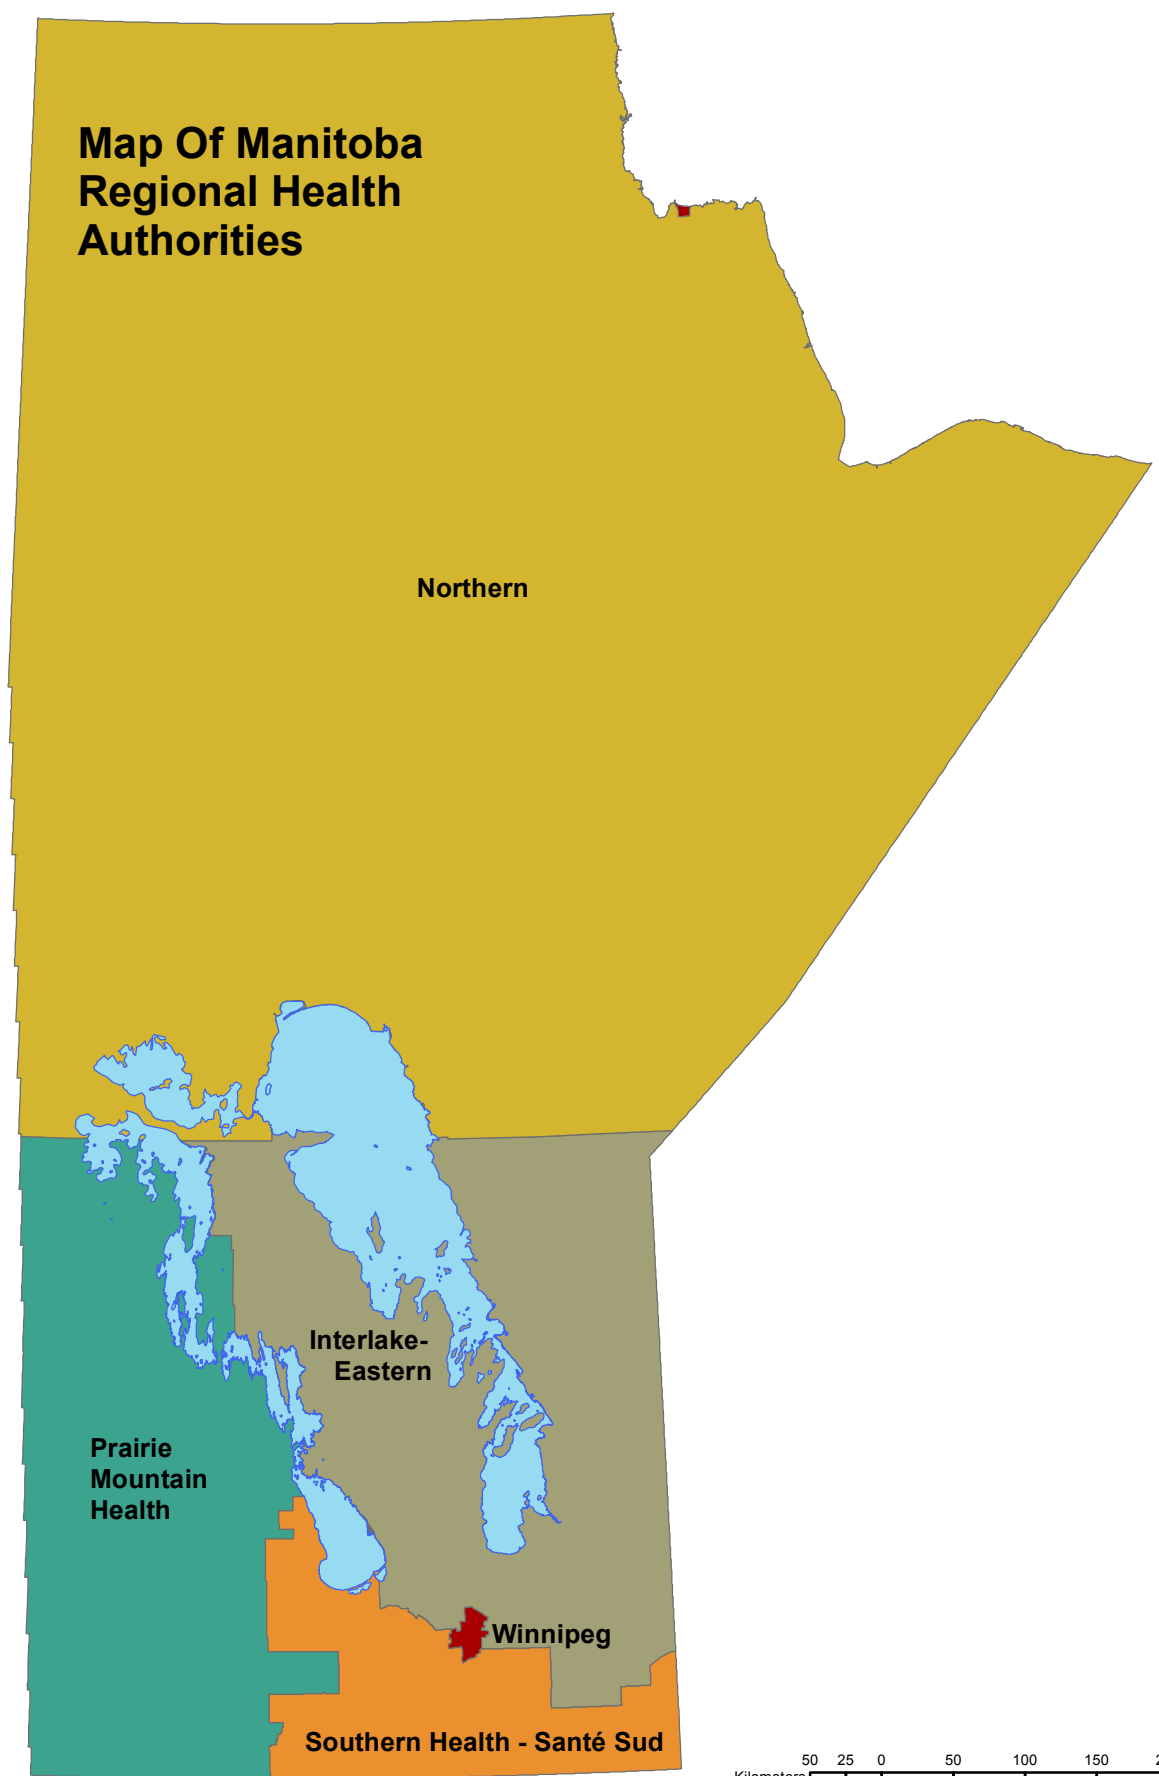

Map Of Manitoba Regional Health Authorities

Northern

Interlake-
Eastern

Prairie
Mountain
Health

Winnipeg

Southern Health - Santé Sud