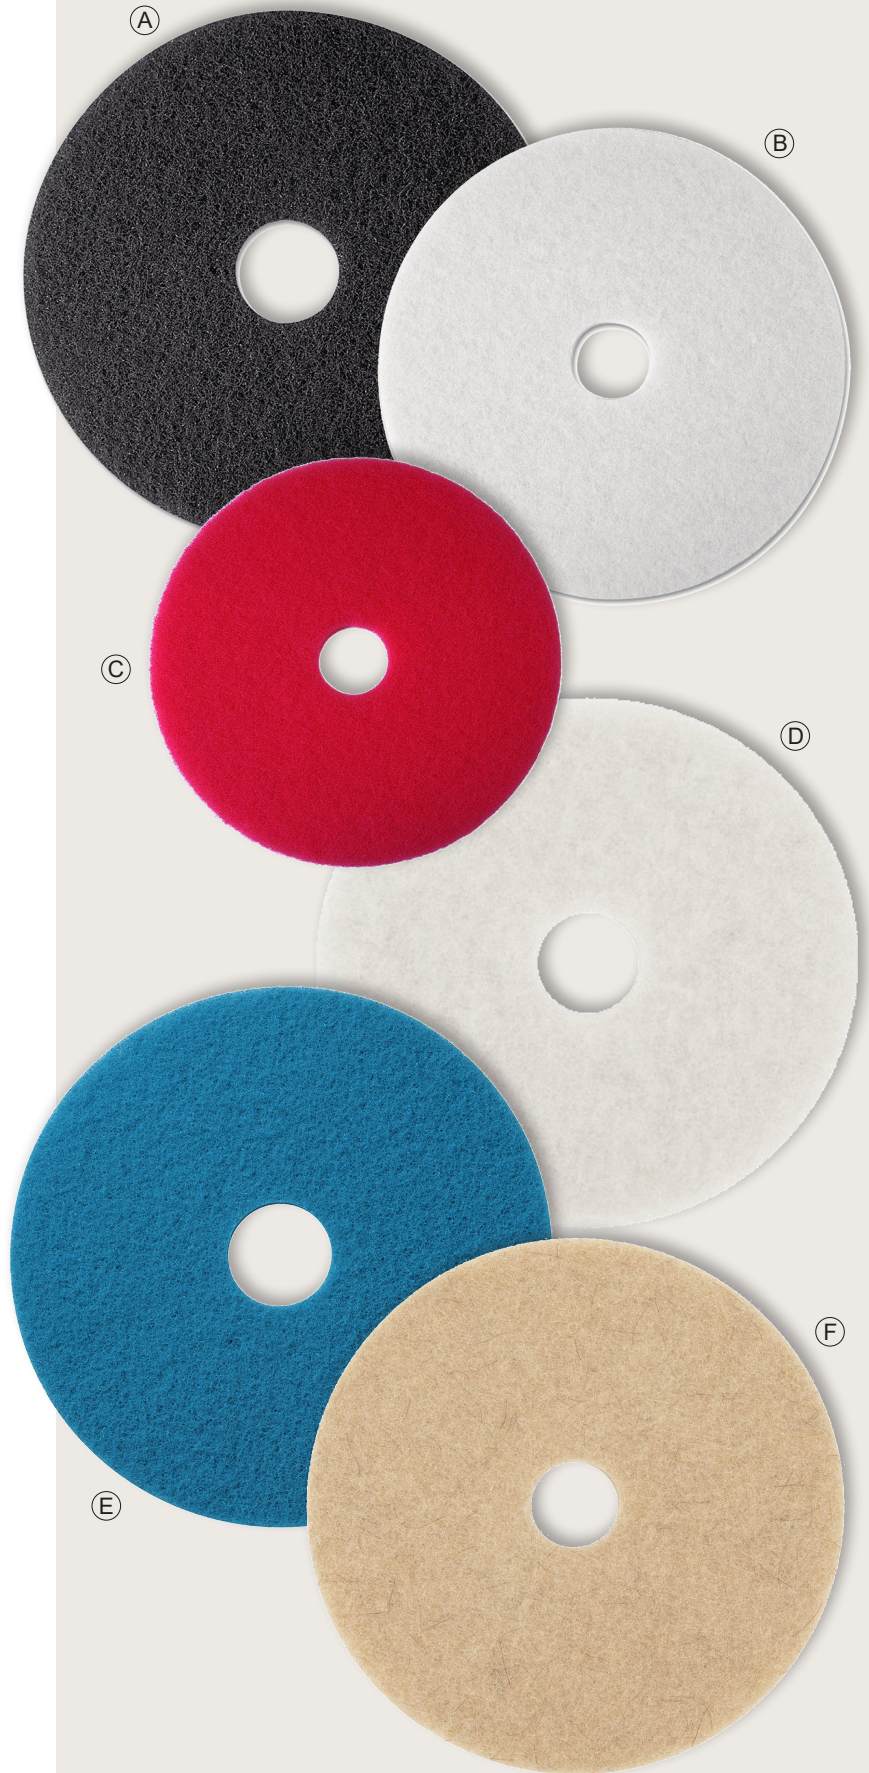

Floor Machine Pads

Nylon Floor Machine Pads

¾", thickness, nylon web construction, pop-out centre, 5/case.

Black, for stripping

(A) SAP-017213 20" $6.75/Each
Volume discount when you buy 5 or more.....$6.48/Each

White, super gloss pad for high gloss polish

(B) SAP-057590 17" $5.96/Each
Volume discount when you buy 5 or more.....$5.46/Each

Polyester Floor Machine Pads

¾", thickness, nylon web construction, pop-out centre, 5/case.

Red, for buffing and spray cleaning

SAP-017234 12" D.....$3.62/Each
Volume discount when you buy 5 or more.....$3.47/Each

SAP-017236 13" D.....$4.05/Each
Volume discount when you buy 5 or more.....$3.71/Each

(C) SAP-066877 14" D.....$6.95/Each

SAP-017225 20" D.....$7.39/Each
Volume discount when you buy 5 or more.....$7.09/Each

White Super UHS, for stripping, scrubbing, buffing and polishing

(D) SAP-017222 20" D.....$7.39/Each
Volume discount when you order 5 or more.....$7.09/Each

Blue, scrubbing and spray cleaning, ¾" thickness, polyester web construction, pop-out centre

(E) SAP-017228 20" D.....$6.96/Each

Synthetic Floor Machine Pads

Tan, thermal burnish non-woven pad for light scuff removal

(F) SAP-017216 20" D.....$6.96/Each
Volume discount when you order 5 or more.....$6.46/Each