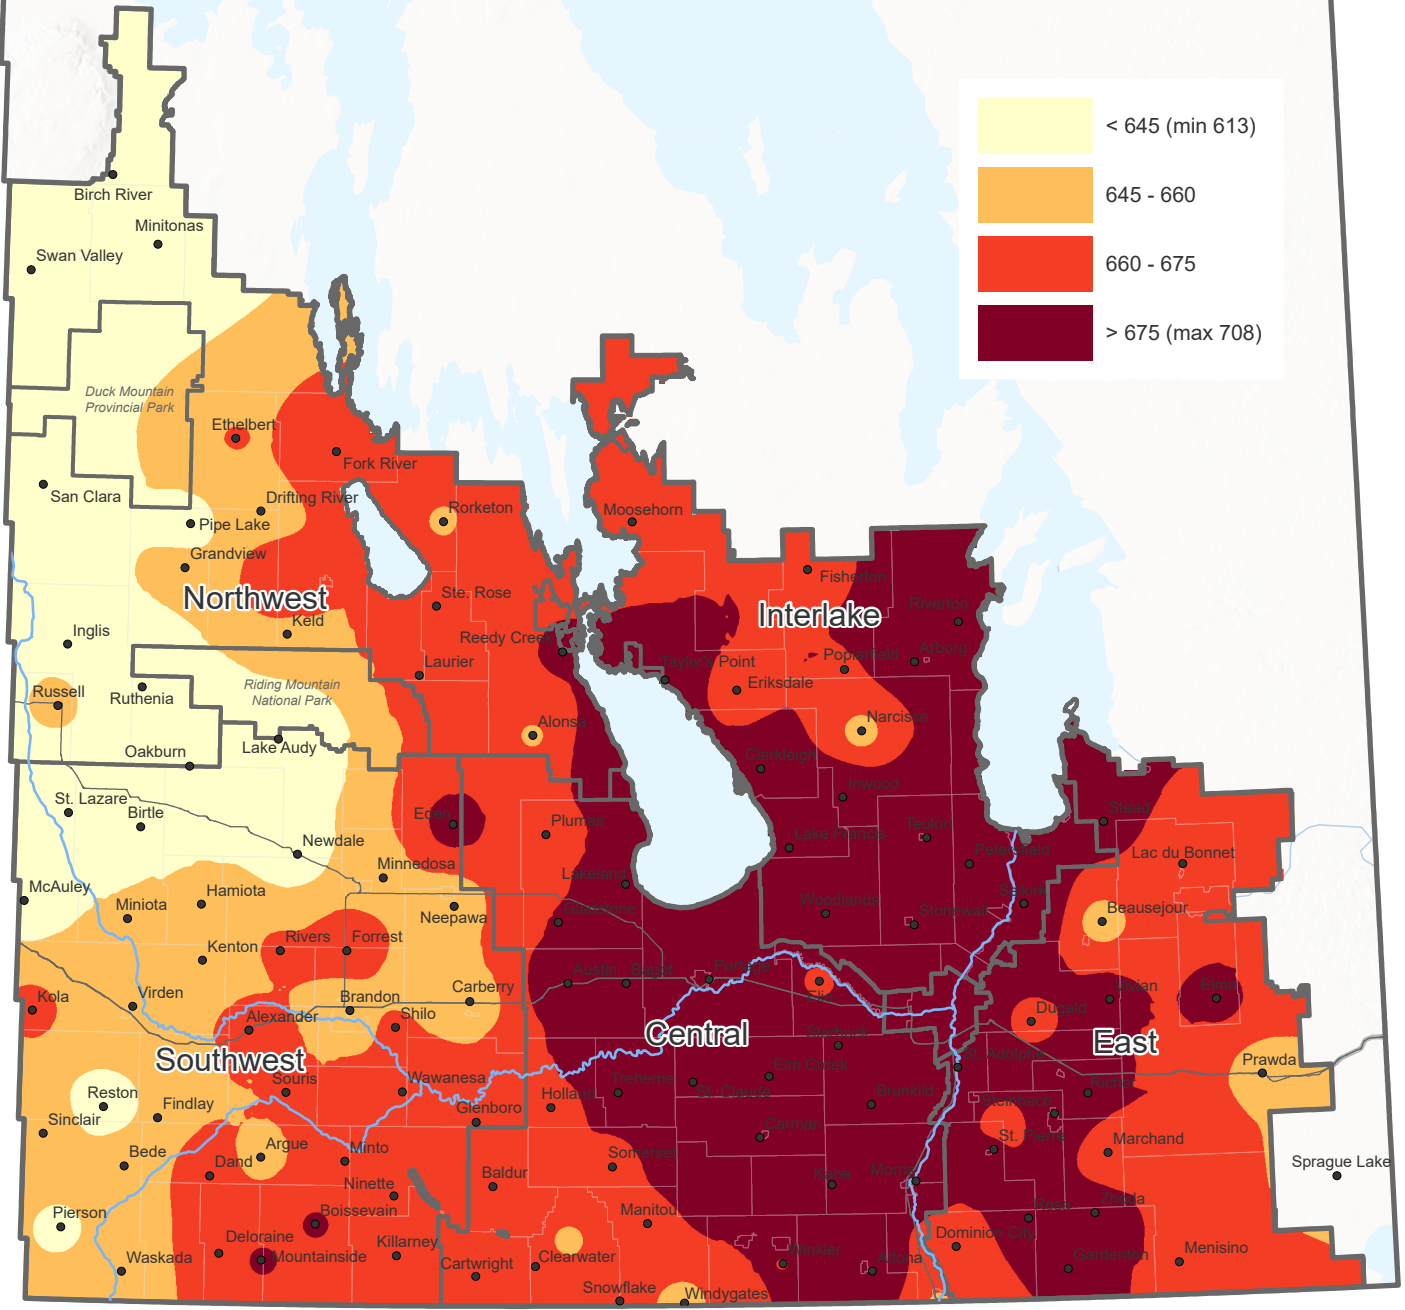

# Total Accumulated Potato Days

June 01 - August 25, 2024

Prepared by Manitoba Agriculture, Ag-Weather Program

Map provides a regional estimation based on weather observations from the Ag-Weather Program and Environment and Climate Change Canada weather stations and should be supplemented by site-specific considerations. Local conditions may vary.

The accuracy of this map may vary due to data availability and potential data errors.

For more information, contact your local Manitoba Agriculture office.