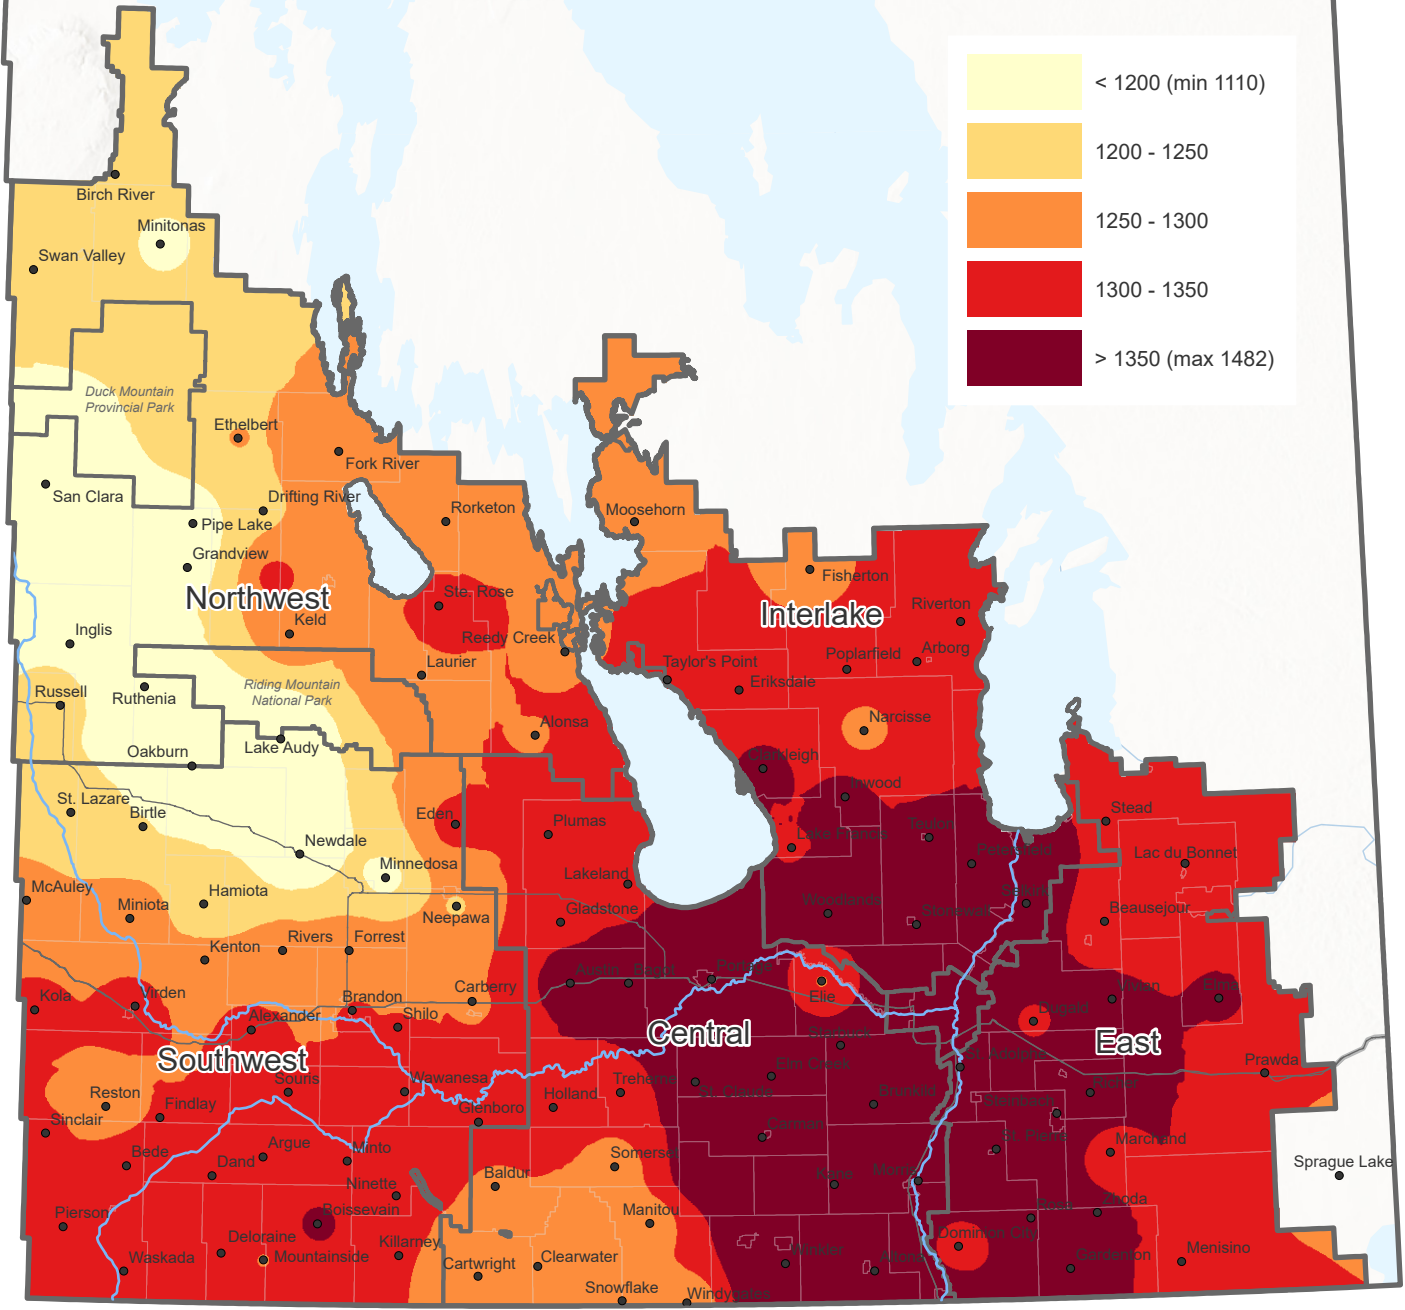

Total Accumulated Growing Degree Days (5°C)

May 01 - August 25, 2024

Prepared by Manitoba Agriculture, Ag-Weather Program

Map provides a regional estimation based on weather observations from the Ag-Weather Program and Environment and Climate Change Canada weather stations and should be supplemented by site-specific considerations. Local conditions may vary.

The accuracy of this map may vary due to data availability and potential data errors.

For more information, contact your local Manitoba Agriculture office.