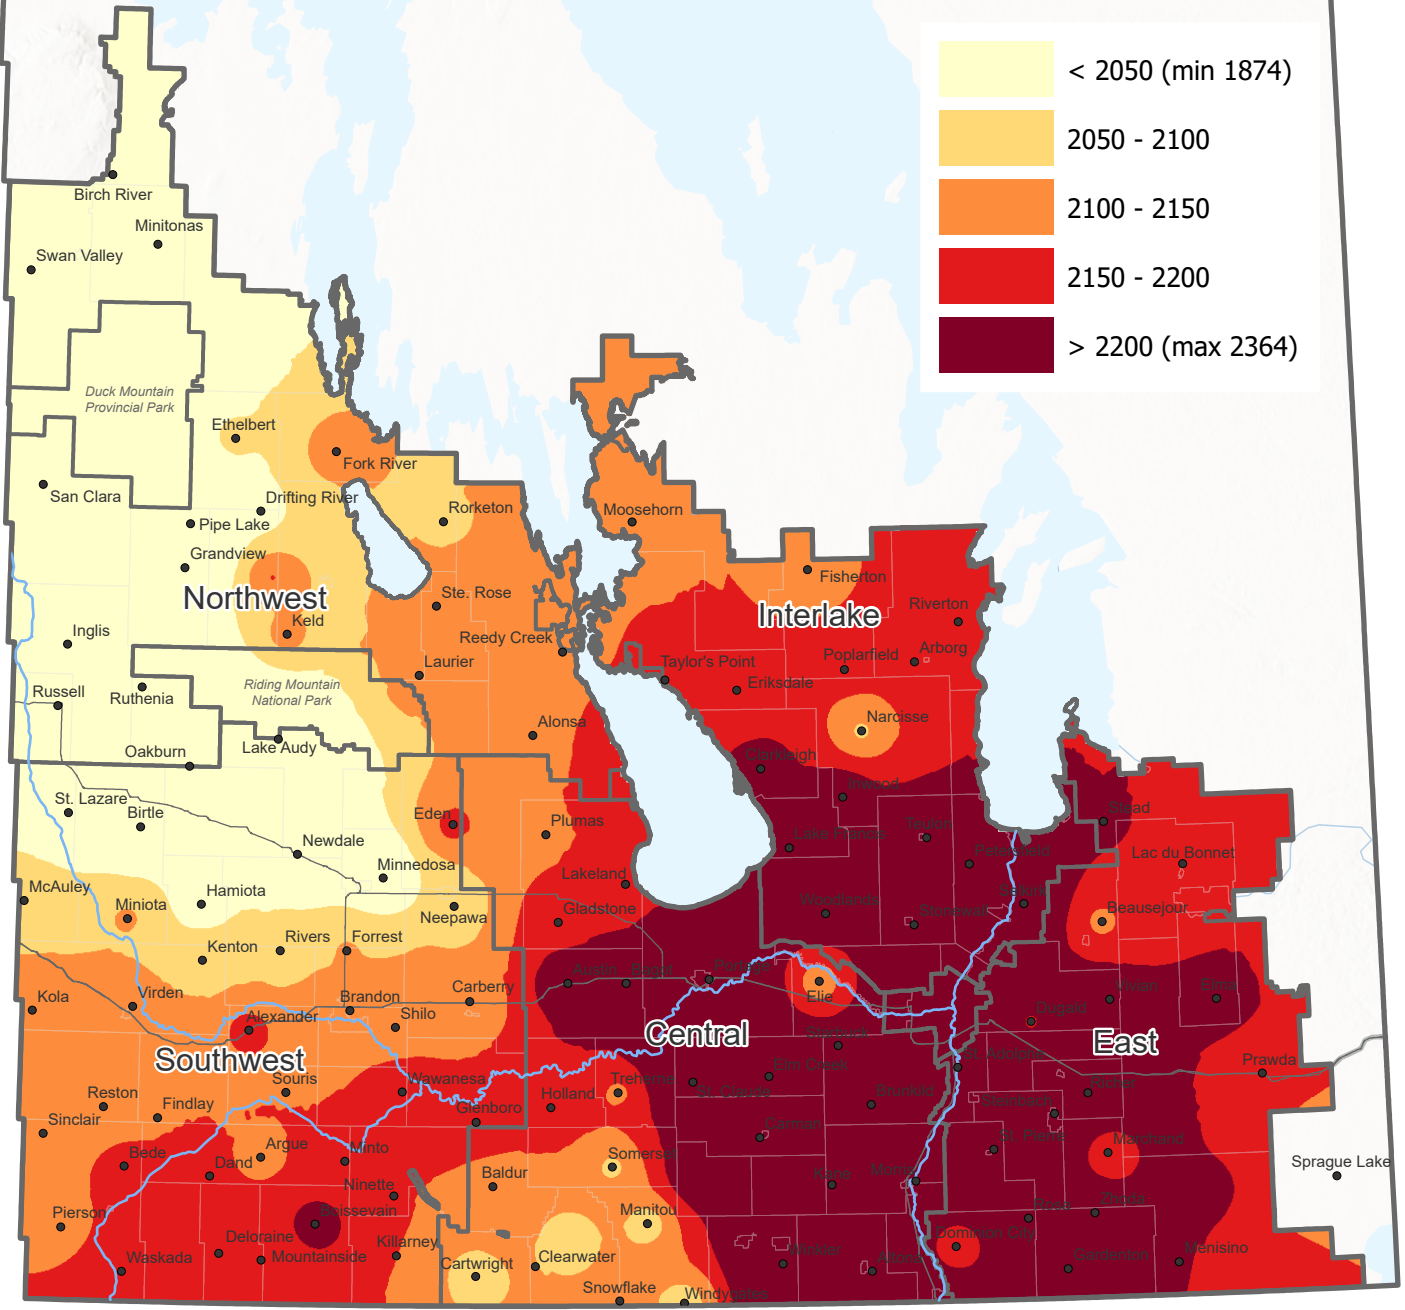

Total Accumulated Corn Heat Units

May 01 - August 25, 2024

Canada

Prepared by Manitoba Agriculture, Ag-Weather Program

Map provides a regional estimation based on weather observations from the Ag-Weather Program and Environment and Climate Change Canada weather stations and should be supplemented by site-specific considerations. Local conditions may vary.