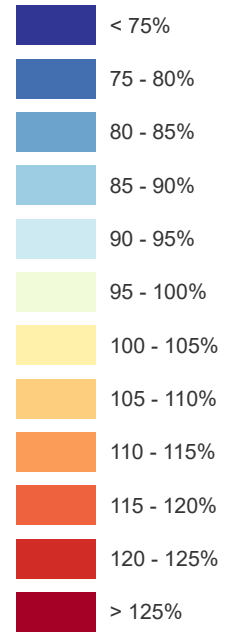

Percent Normal Potato Days

June 01 - August 25, 2024

Canada

CANADIAN
AGRICULTURAL
PARTNERSHIP

Prepared by Manitoba Agriculture, Ag-Weather Program

Map provides a regional estimation based on weather observations from the Ag-Weather Program and Environment and Climate Change Canada weather stations and should be supplemented by site-specific considerations. Local conditions may vary.