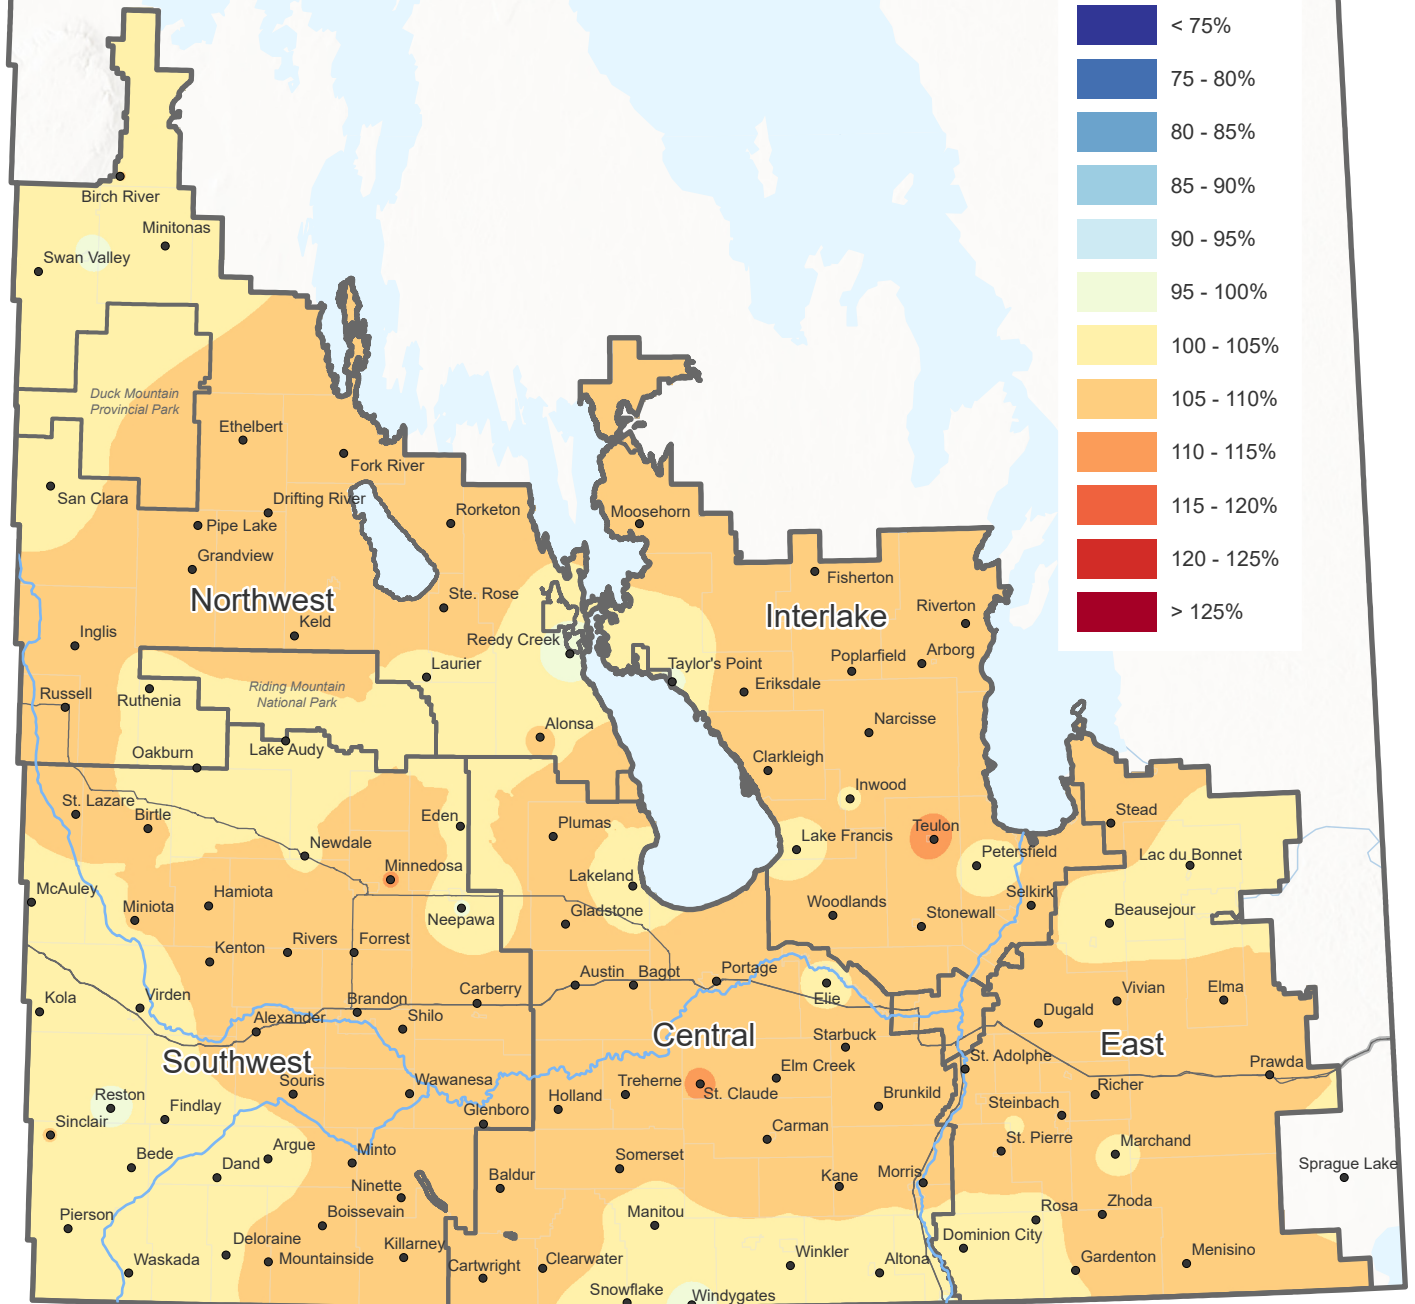

Percent Normal Potato Days

June 01 - August 25, 2024

Canada

CANADIAN
AGRICULTURAL
PARTNERSHIP

Prepared by Manitoba Agriculture, Ag-Weather Program

Map provides a regional estimation based on weather observations from the Ag-Weather Program and Environment and Climate Change Canada weather stations and should be supplemented by site-specific considerations. Local conditions may vary.

The accuracy of this map may vary due to data availability and potential data errors.

For more information, contact your local Manitoba Agriculture office.